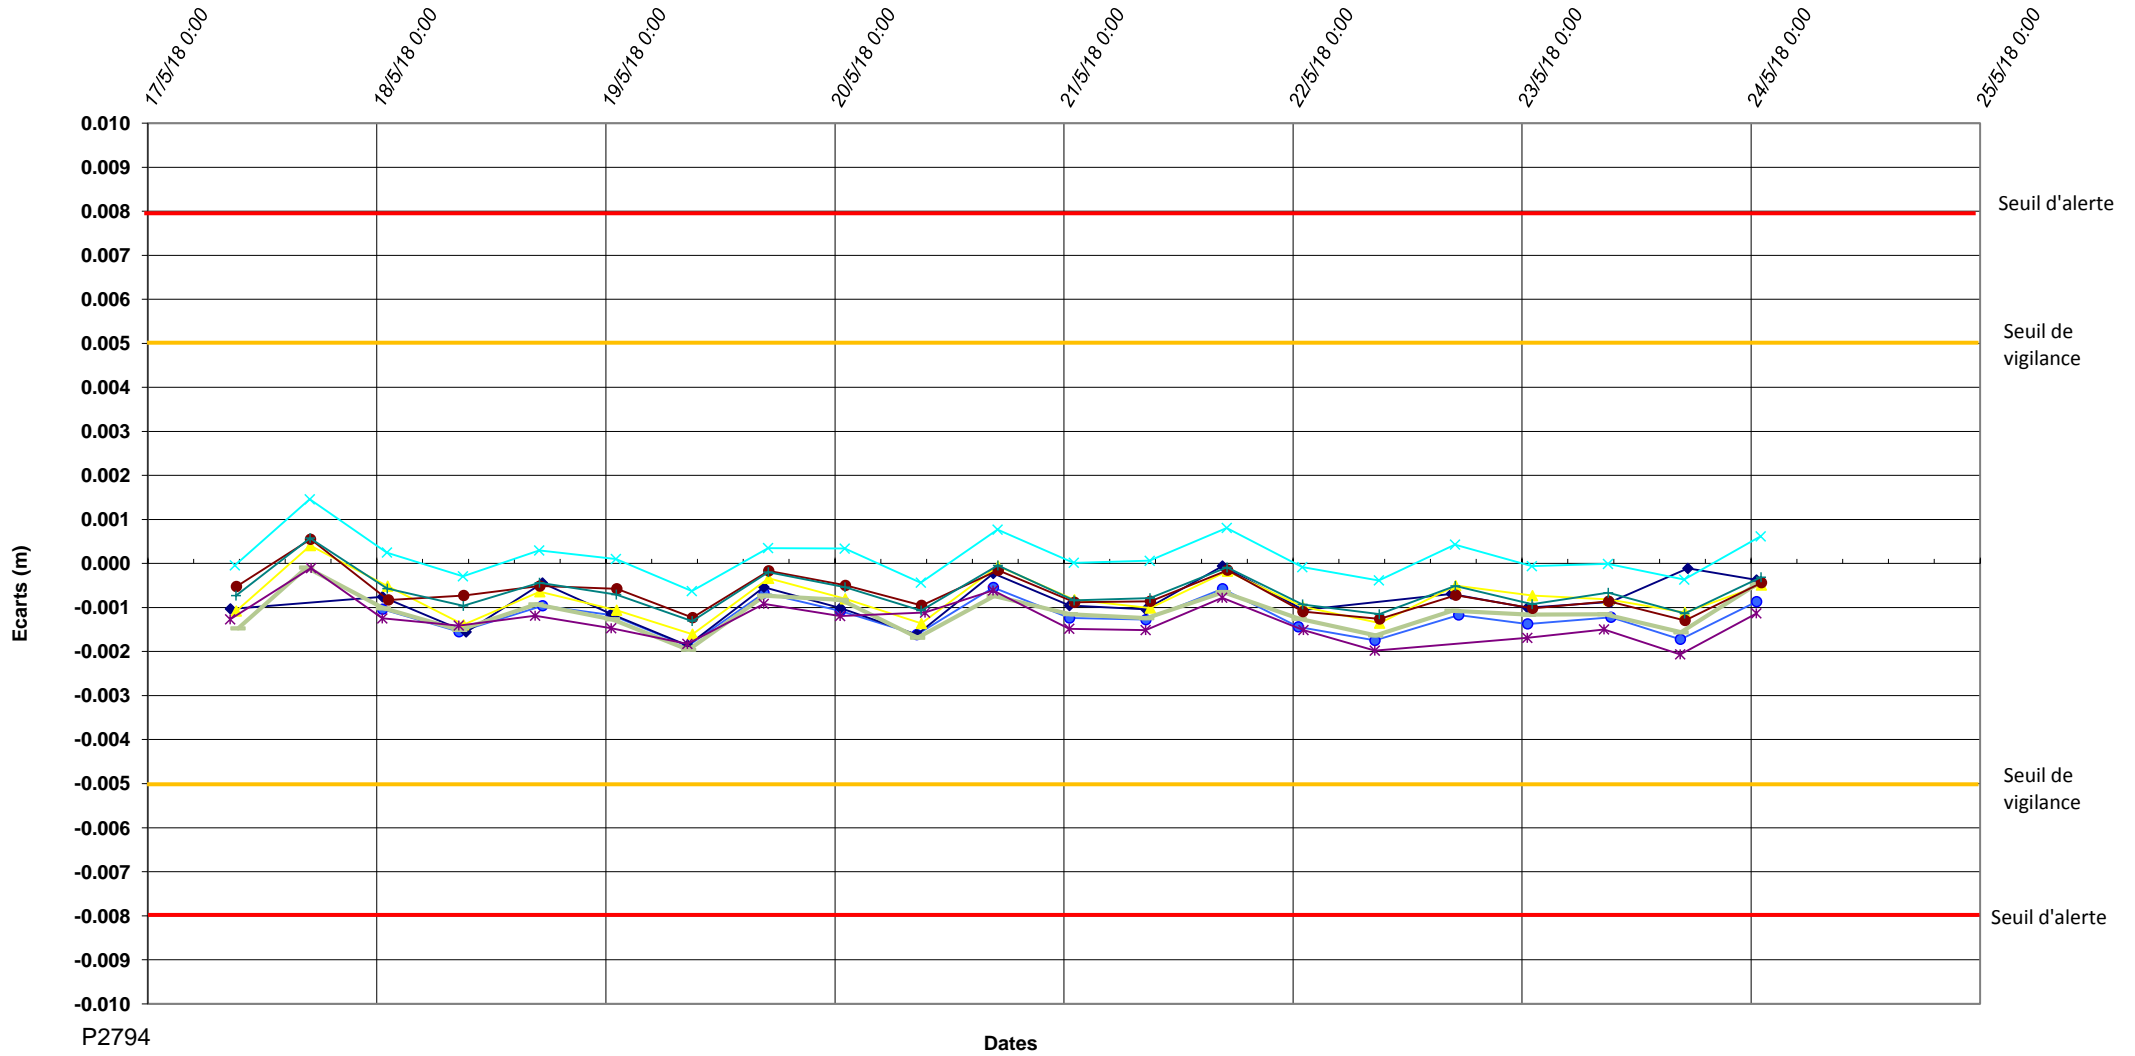

# P2794-CASTOR ST MICHEL-Ouvrages d'Art-Delta Z

P2794

Dates